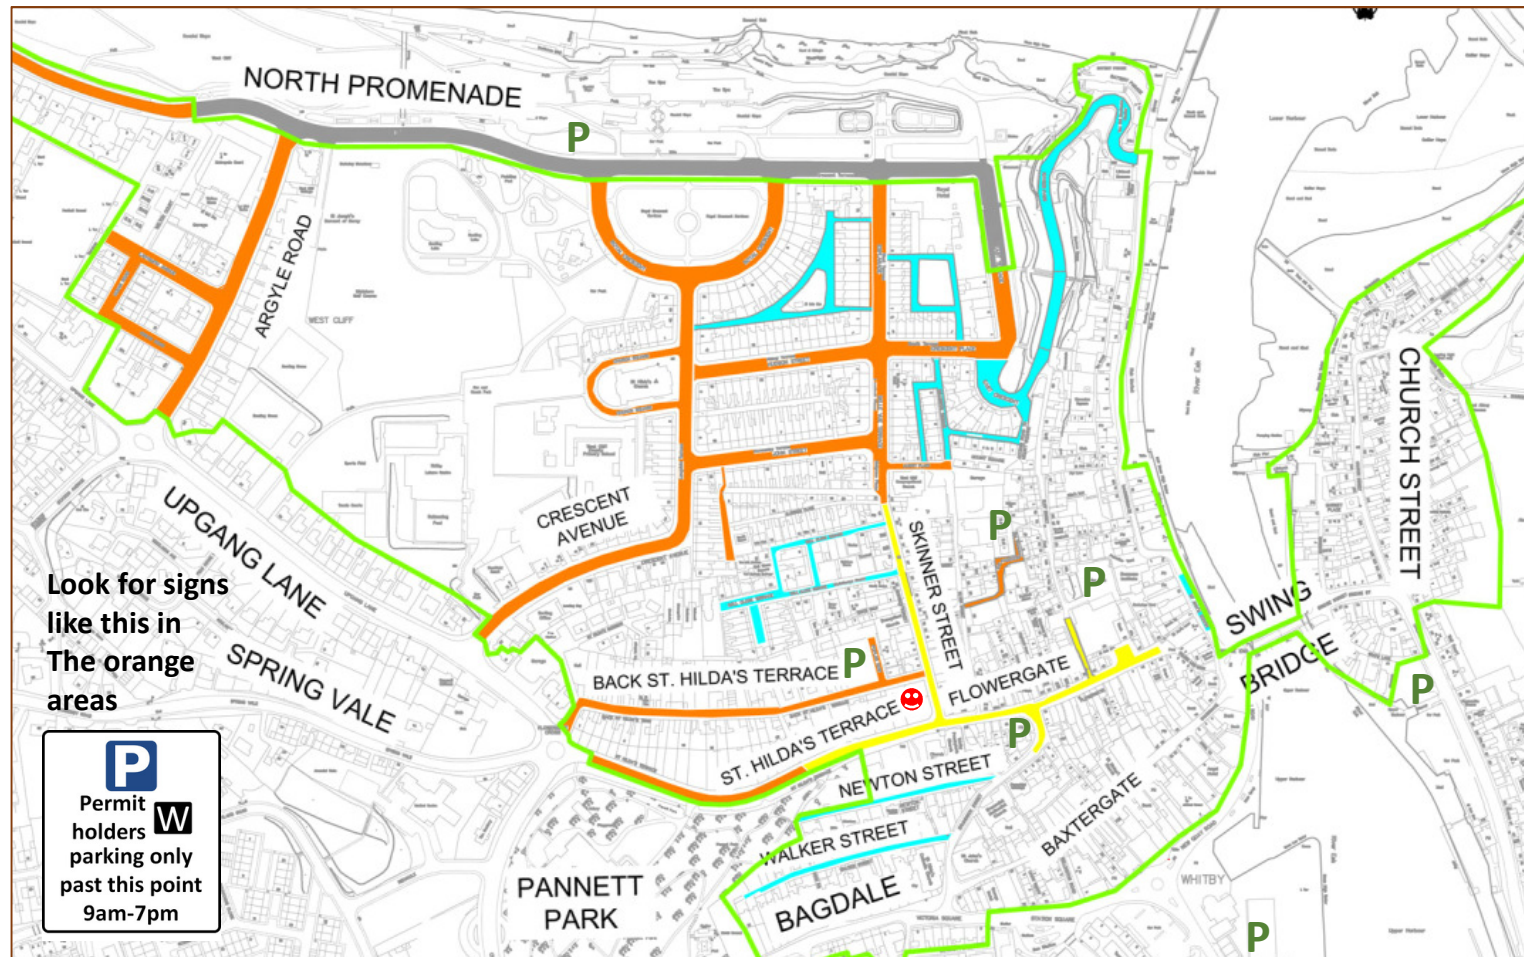

# Highgate House - Parking Information Sheet

Parking options: Free four day scratch card - park in a W zone marked in orange on the map. Or pay and display shown by a **P**. Shoppers parking (yellow) is for one hour only and requires a time disc. Note: If you see a 'W' zone sign referring to 3 hour stay don't worry. That refers to a shoppers disc, not the scratch card.